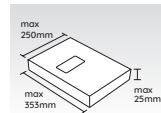

Large Letter

Weight up to and including 750g.