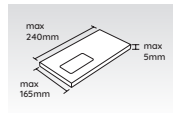

Letter

Weight up to and including 100g.