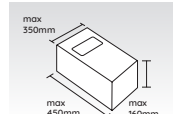

Small Parcel

Weight up to and including 2kg.