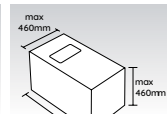

Medium Parcel

Weight up to and including 20kg