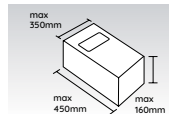

Small Parcel

Weight up to and including 2kg