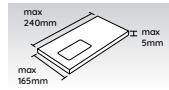

Letter

Weight up to and including 100g